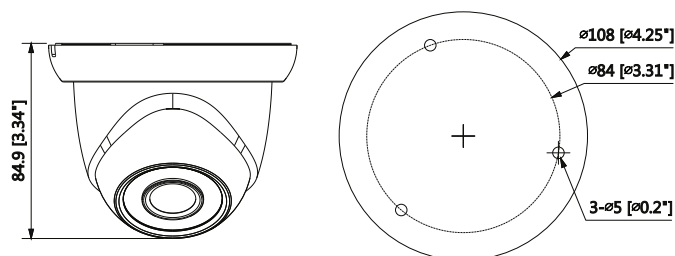

Construction

Casing	Metal+Plastic
Dimensions	Φ108mm×84.9mm(4.25"×3.15")
Net Weight	0.23Kg(0.51lb)
Gross Weight	0.387Kg(0.85lb)

Dimensions (mm/inch)

Junction Mount	Pole Mount
PFA130-E	PFB203W + PFA152-E
	
Wall Mount	
PFB203W	
